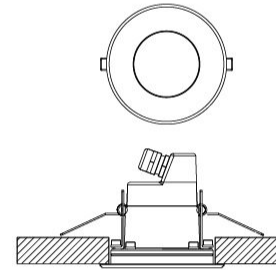

95mm 3 ¾"

49mm 1 15/16"

88mm 3 7/16"